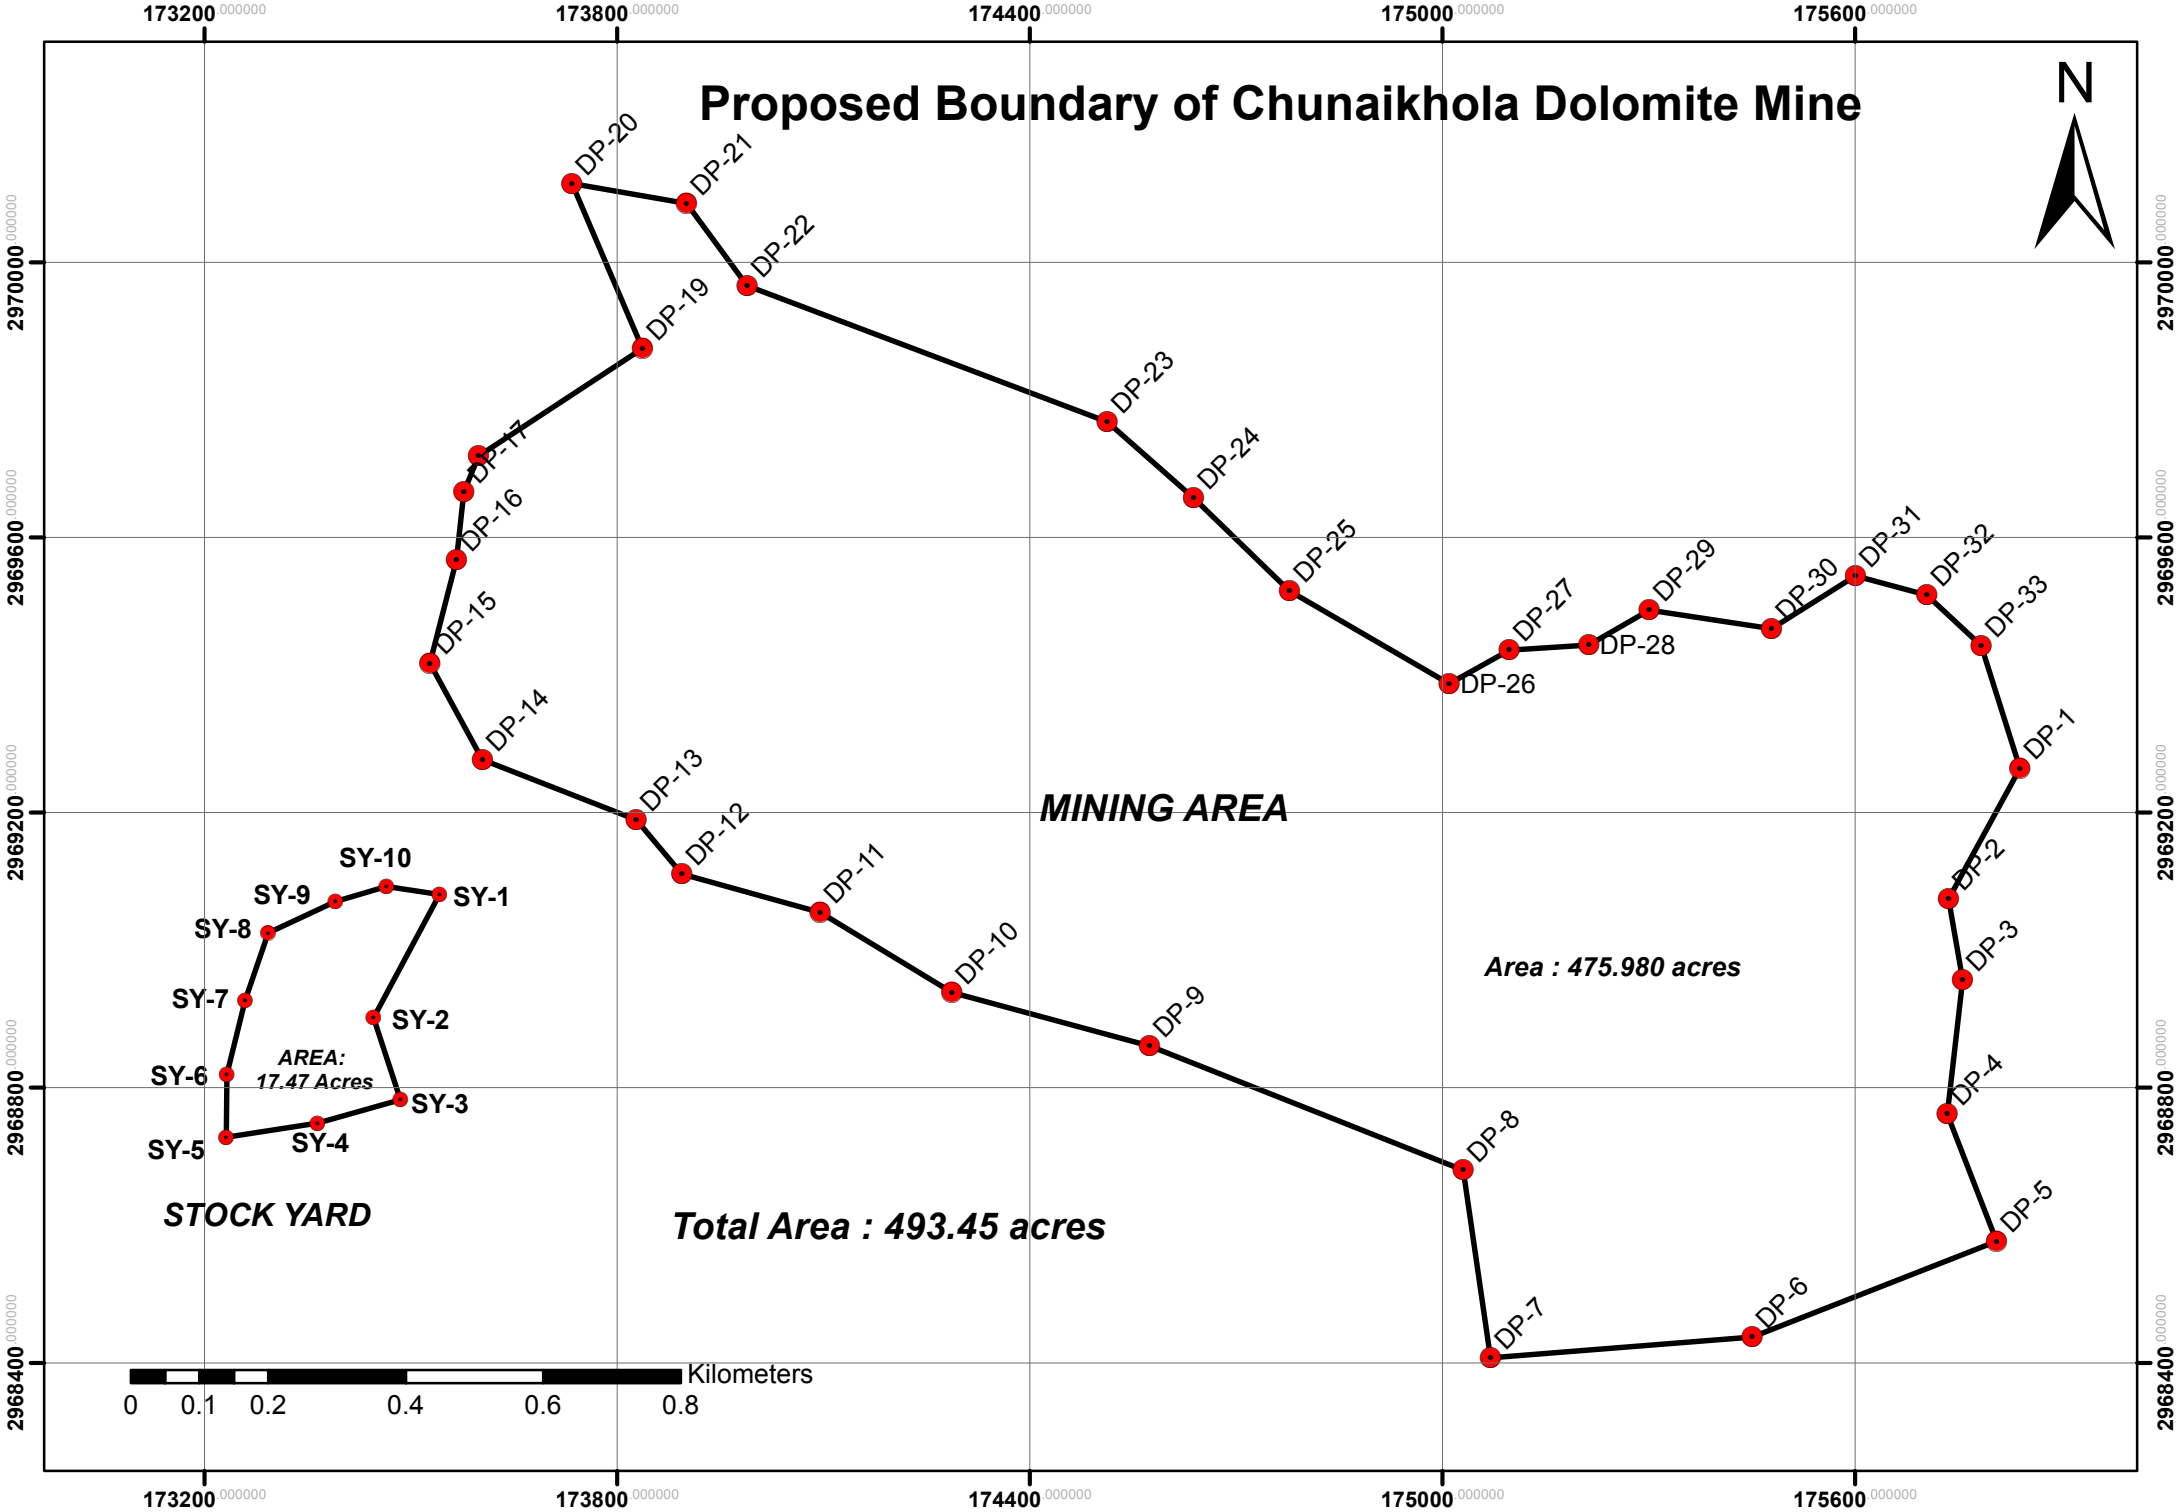

Proposed Boundary of Chunaikhola Dolomite Mine

AREA:
17.47 Acres

MINING AREA

Area : 475.980 acres

Total Area : 493.45 acres